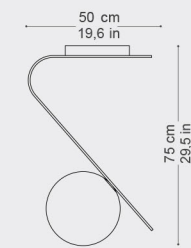

DIMENSION

Height: H 40cm / 15 In
Glass Diameter: 15 cm / 6 In
Weight: 5 Kg

LIGHT SOURCES

1x G9 Led: 10W

EN. A solid brass plate. Milled and folded. Milky white glass with "pulegoso" finish. We have added Esperia's substance, refinement and character to a contemporary design to create a collection that takes the concept of minimal luxury design to an extreme. The floor version features two plates joined together to create an object without compromise. In the table and pendant versions, the glass globe can be slid along the groove.

DAPHNE Suspension

DIMENSION

Height: H 75 cm / 29 In
Glass Diameter: 30 cm / 12 In
Weight: 10 Kg

LIGHT SOURCES

1x E27/E26 Led Max: 30W

DAPHNE Floor

DIMENSION

Height: H 153 cm / 61 In
Glass Diameter: 30 cm / 12 In
Weight: 23 Kg

LIGHT SOURCES

1x E27/E26 Led Max: 30W

DAPHNE Wall

DIMENSION

Height: H 40 cm / 15 In
Glass Diameter: 15 cm / 5,9 In
Weight: 6 Kg

LIGHT SOURCES

1x G9 Led Max: 10W